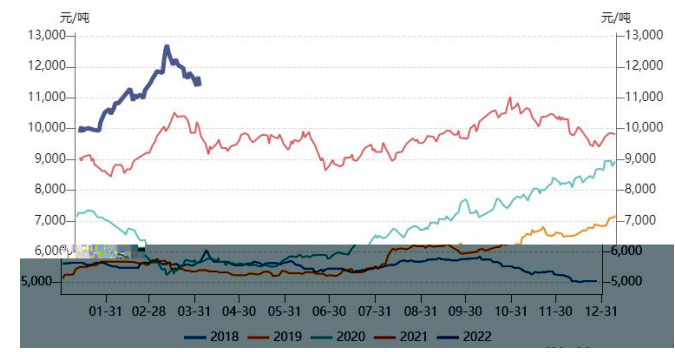

**金信期货**  
GOLDTRUST FUTURES

请务必仔细阅读正文之后的声明

**金信期货**  
GOLDTRUST FUTURES

---

数据来源：钢联数据

Argentina Soybeans Precipitation  
Forecast Precipitation Compared to Normal (inches)  
Production-Weighted Area Average  
15-Day Forecast Beginning 26 March 2022