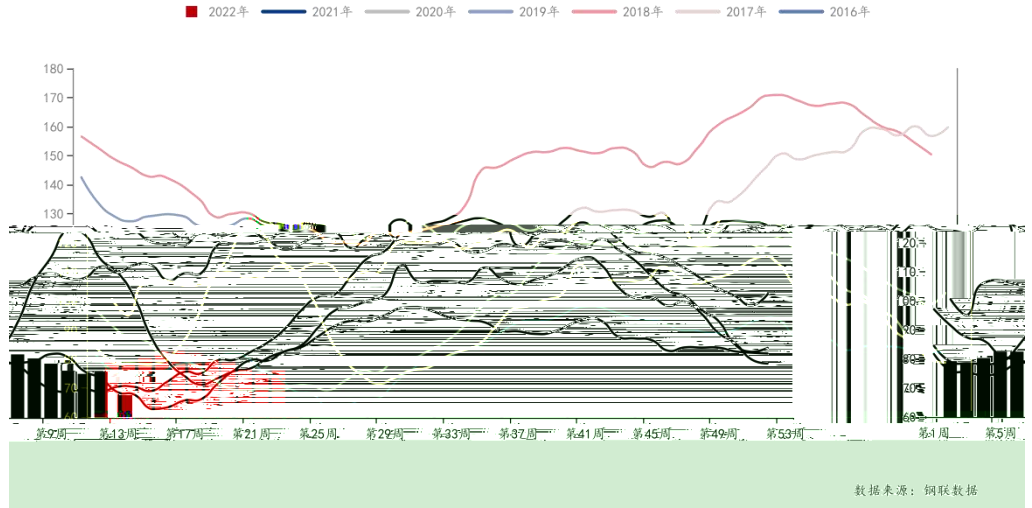

**金信期货**  
GOLDTRUST FUTURES

请务必仔细阅读正文之后的声明

**金信期货**  
GOLDTRUST FUTURES

---

数据来源：钢联数据

Argentina Soybeans Precipitation  
Forecast Precipitation Compared to Normal (inches)  
Production-Weighted Area Average  
15-Day Forecast Beginning 26 March 2022