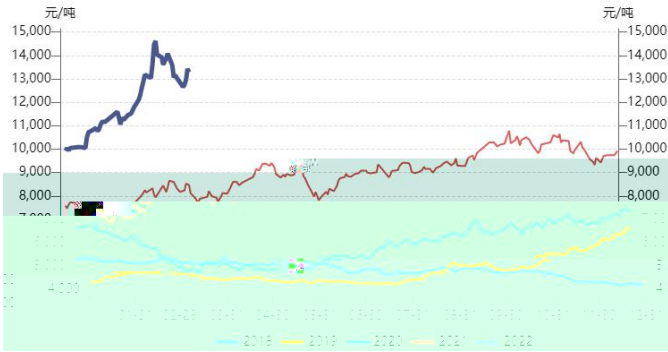

**金信期货**  
GOLDTRUST FUTURES

请务必仔细阅读正文之后的声明

**金信期货**  
GOLDTRUST FUTURES

---

数据来源：钢联数据

Argentina Soybeans Precipitation  
Forecast Precipitation Compared to Normal (inches)  
Production-Weighted Area Average  
15-Day Forecast Beginning 26 March 2022