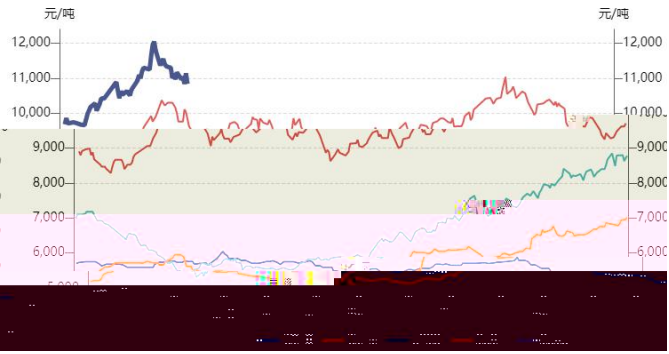

**金信期货**  
GOLDTRUST FUTURES

请务必仔细阅读正文之后的声明

**金信期货**  
GOLDTRUST FUTURES

---

数据来源：钢联数据

Argentina Soybeans Precipitation  
Forecast Precipitation Compared to Normal (inches)  
Production-Weighted Area Average  
15-Day Forecast Beginning 26 March 2022