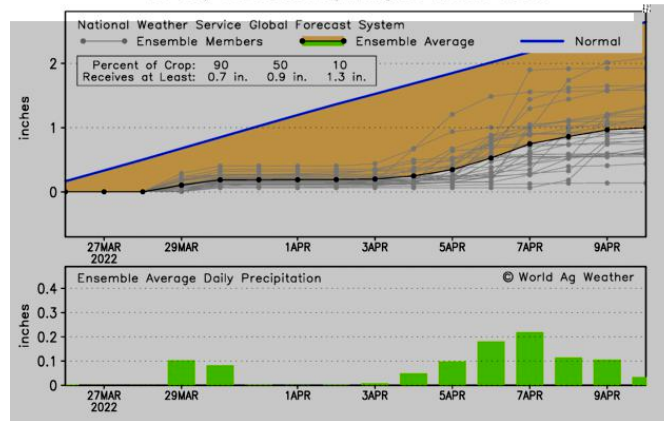

**金信期货**  
GOLDTRUST FUTURES

请务必仔细阅读正文之后的声明

**金信期货**  
GOLDTRUST FUTURES

---

数据来源：钢联数据

Argentina Soybeans Precipitation  
Forecast Precipitation Compared to Normal (inches)  
Production-Weighted Area Average  
15-Day Forecast Beginning 26 March 2022