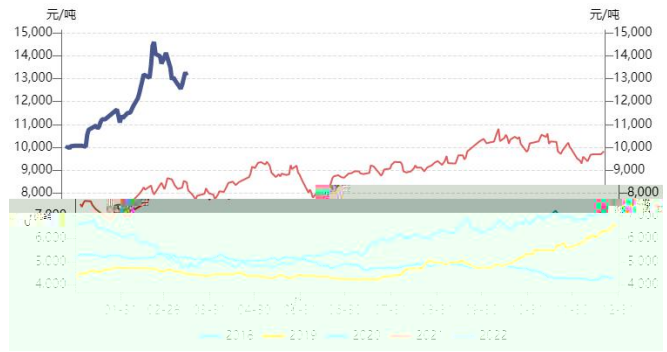

**金信期货**  
GOLDTRUST FUTURES

请务必仔细阅读正文之后的声明

**金信期货**  
GOLDTRUST FUTURES

---

数据来源：钢联数据

Argentina Soybeans Precipitation  
Forecast Precipitation Compared to Normal (inches)  
Production-Weighted Area Average  
15-Day Forecast Beginning 26 March 2022