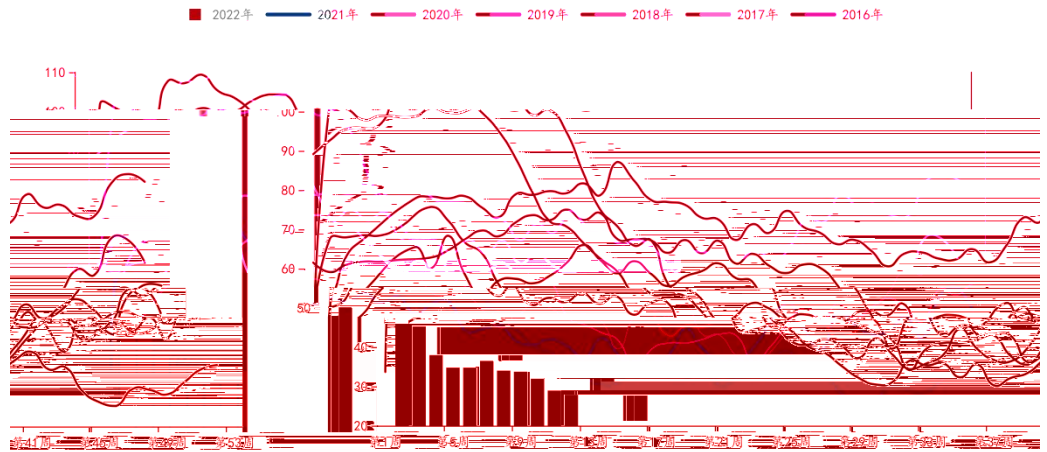

**金信期货**  
GOLDTRUST FUTURES

请务必仔细阅读正文之后的声明

**金信期货**  
GOLDTRUST FUTURES

---

数据来源：钢联数据

Argentina Soybeans Precipitation  
Forecast Precipitation Compared to Normal (inches)  
Production-Weighted Area Average  
15-Day Forecast Beginning 26 March 2022