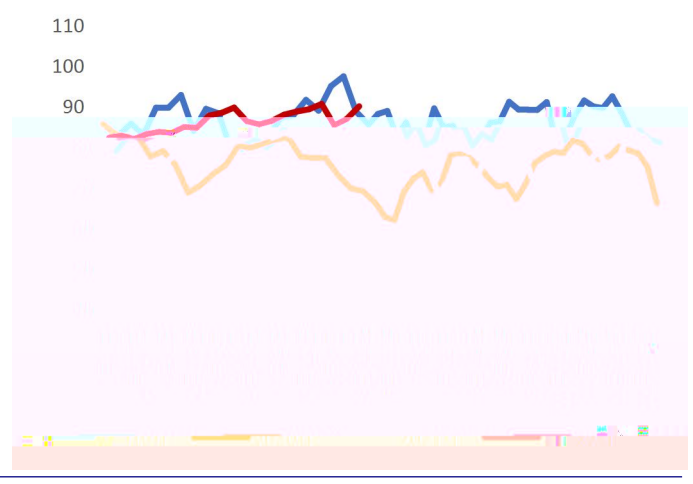

Wnd

Wnd

2

59.70

2.08

3.61%

90.06%

3.13%

58.13

18.54

24.18%

3

Mysteel

4

Mysteel

5