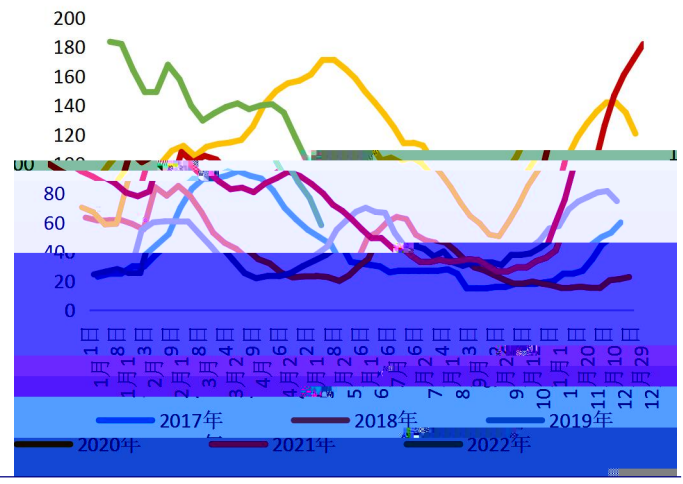

Wnd

Wnd

2

59.70

2.08

3.61%

90.06%

3.13%

58.13

18.54

24.18%

3

Mysteel

4

Mysteel

5