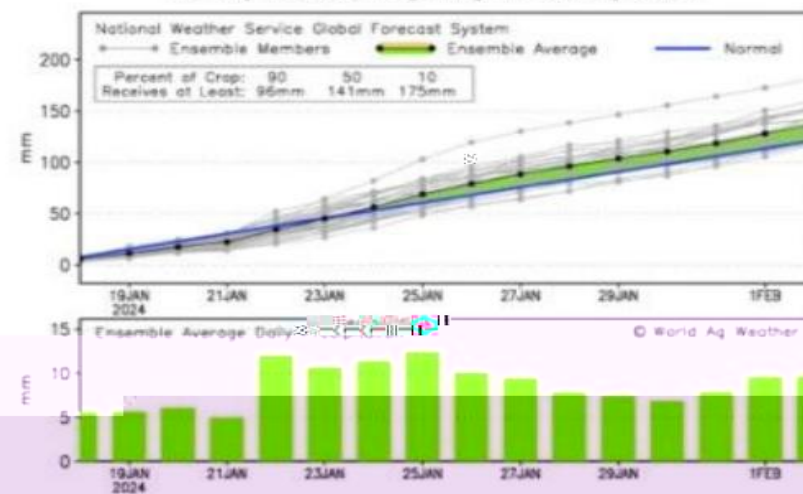

### 巴西产区未来15天累计降雨量距平

Brazil Soybeans Precipitation  
Forecast Precipitation Compared to Normal (mm)  
Production-Weighted Area Average  
15-Day Forecast Beginning 18 January 2024

1 USDA

2000

2023/24

i Fi nd