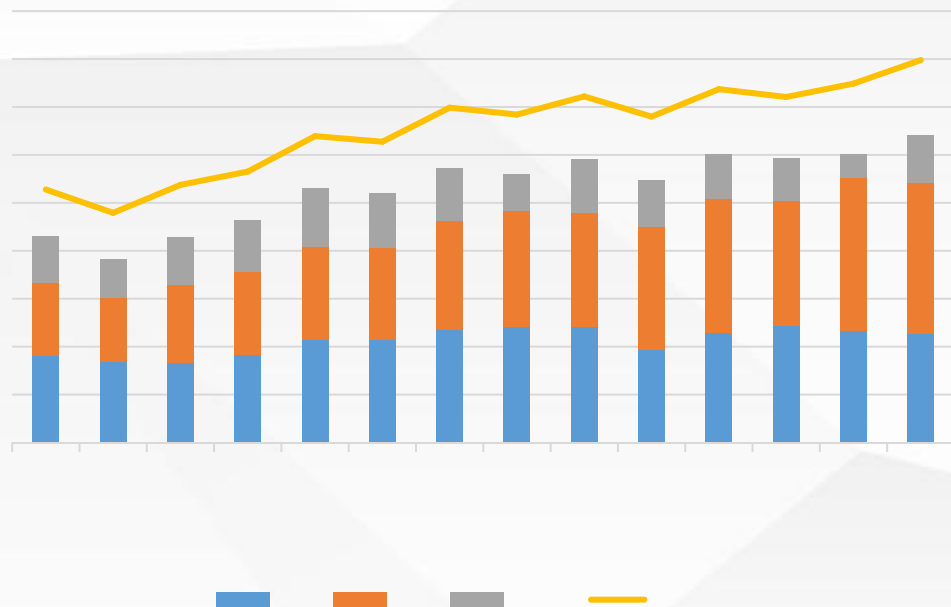

### 巴西产区未来15天累计降雨量距平

Brazil Soybeans Precipitation  
Forecast Precipitation Compared to Normal (mm)  
Production-Weighted Area Average  
15-Day Forecast Beginning 18 January 2024

1 USDA

2000

2023/24

i Fi nd