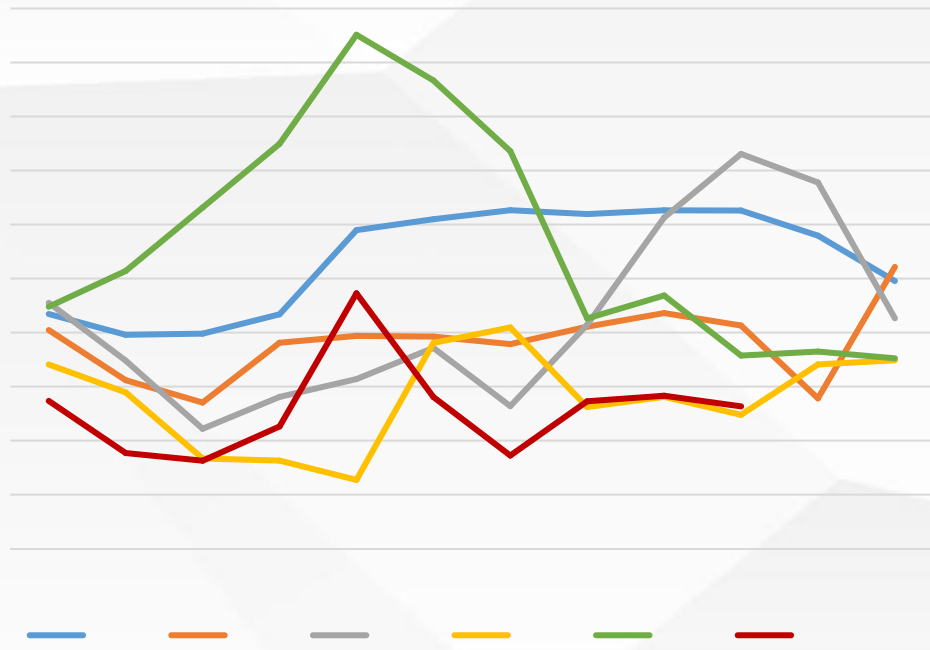

### 巴西产区未来15天累计降雨量距平

Brazil Soybeans Precipitation  
Forecast Precipitation Compared to Normal (mm)  
Production-Weighted Area Average  
15-Day Forecast Beginning 18 January 2024

1 USDA

2000

2023/24

i Fi nd